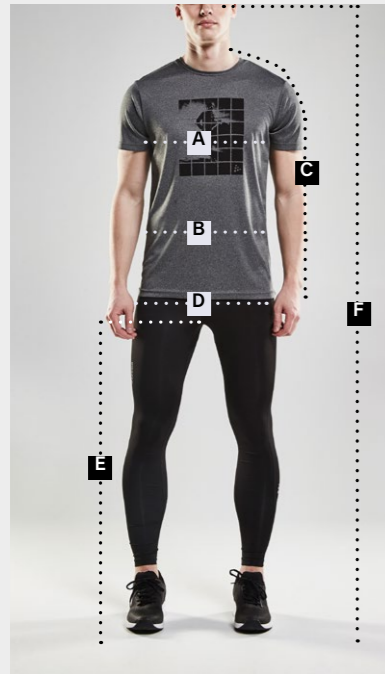

Sizing & Measurement

Use the chart below to determine your size. If you're on the borderline between two sizes, order the smaller size for a tighter fit or the larger size for a looser fit. If your measurements for chest and waist correspond to two different suggested sizes, order the size indicated by your chest measurement.

HOW TO MEASURE YOURSELF

MEN

WOMEN

JUNIOR

A. CHEST
Wrap a tape measure evenly around the fullest part around the chest under your arms.

B. WAIST
Wrap a measure tape around your natural waistline.

C. SHOULDER AND SLEEVE LENGTH
Measure from the lowest part of the neck, over the tip of the shoulder and down the outside of the arm, past the elbow and to the wrist. Keep the arm slightly bent.

D. SEAT
Standing with your feet together, measure around the fullest part of your hips.

E. INSIDE OF LEG
Standing with your feet together, measure from the crotch all the way down to the floor. Don't forget to stand as straight as possible. You may have to ask a friend to help you.

F. LENGTH
The total length of your body from foot up to the top of your head.

MEN								
SIZE	XS	S	M	L	XL	XXL	3XL	4XL
Chest (cm)	87	93	99	105	111	119	127	135
Waist (cm)	75	81	87	93	99	107	115	123
Seat (cm)	89	95	101	107	113	121	129	137
Shoulder+ Sleeve length (cm)	78	80	82	84	86	88	90	92
Inside of leg (cm)	82	84	86	88	90	92	94	96
Length (cm)	172	176	180	184	188	192	196	200